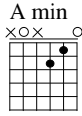

# BLUES EN LA MINEUR / A min BLUES

composed by Y.Kéroas

TablEdited by Yves Kéroas

TUTTI GUITARE

<http://perso.club-internet.fr/keroas>

F-mail : keroas@club-internet.fr

Musical notation for the first system, featuring a treble clef, a common time signature (C), and a key signature of one flat (Bb). The notation includes a melodic line with eighth and quarter notes, and a bass line with half notes. A bar line is present at the beginning of the first measure.

Tablature for the first system, showing fret numbers for strings T, A, and B. The strings are labeled E, B, G, D, A, E from top to bottom. The fret numbers are: T: 2 2 1 1 0 3 0 1 2 2 3 3 6 6 5 3 5 6 0 3 1; A: 2 2 1 1 0 3 0 1 2 2 3 3 6 6 5 3 5 6 0 3 1; B: 0 0 0 0 0 0 0 0 0 0 0 0 0 0 0 0 0 0 2 0 0.

Musical notation for the second system, continuing the melody and bass line from the first system. It includes a treble clef, a common time signature (C), and a key signature of one flat (Bb). The notation includes a melodic line with eighth and quarter notes, and a bass line with half notes. A bar line is present at the beginning of the first measure.

Tablature for the second system, showing fret numbers for strings T, A, and B. The strings are labeled E, B, G, D, A, E from top to bottom. The fret numbers are: T: 2 2 1 1 0 3 0 1 2 4 3 1 2 1 1 2 0 1 1 2 2; A: 2 2 1 1 0 3 0 1 2 4 3 1 2 1 1 2 0 1 1 2 2; B: 0 0 0 0 0 0 0 0 0 0 0 0 0 3 2 0 1 2 0 3 0 2.