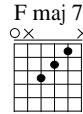

# BLUES EN LA MINEUR / A min BLUES

composed by Y.Kéroas

TablEdited by Yves Kéroas

TUTTI GUITARE

<http://perso.club-internet.fr/keroas>

F-mail : keroas@club-internet.fr

Musical notation for the first system, featuring a treble clef, a common time signature (C), and a key signature of one flat (Bb). The notation includes a melodic line with eighth and quarter notes, and a bass line with half notes. A bar line is present at the beginning of the first measure.

Tablature for the first system, showing fret numbers for strings T, A, and B. The strings are labeled E, B, G, D, A, E from top to bottom. The fret numbers are: T: 2 2 1 1 0 3 0 1 2 2 3 3 6 6 5 3 5 6 0 3 1; A: 2 2 1 1 0 3 0 1 2 2 3 3 6 6 5 3 5 6 0 3 1; B: 0 0 0 0 0 0 0 0 0 0 0 0 0 0 0 0 0 0 2 0 0.

Musical notation for the second system, continuing the melody and bass line from the first system. It includes a treble clef, a common time signature (C), and a key signature of one flat (Bb). The notation includes a melodic line with eighth and quarter notes, and a bass line with half notes. A bar line is present at the beginning of the first measure.

Tablature for the second system, showing fret numbers for strings T, A, and B. The strings are labeled E, B, G, D, A, E from top to bottom. The fret numbers are: T: 2 2 1 1 0 3 0 1 2 4 3 1 2 1 1 2 0 1 1 2 2; A: 2 2 1 1 0 3 0 1 2 4 3 1 2 1 1 2 0 1 1 2 2; B: 0 0 0 0 0 0 0 0 0 0 0 0 0 3 2 0 1 2 0 3 0 2.