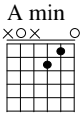

# BLUES EN LA MINEUR / A min BLUES

composed by Y.Kéroas

TablEdited by Yves Kéroas

TUTTI GUITARE

<http://perso.club-internet.fr/keroas>

F-mail : keroas@club-internet.fr

Musical notation for the first system, featuring a treble clef, a common time signature (C), and a key signature of one flat (Bb). The notation includes a melodic line with eighth and quarter notes, and a bass line with half notes. A bar line is present at the beginning of the first measure.

Tablature for the first system, showing fret numbers for strings T, A, and B. The strings are labeled E, B, G, D, A, E from top to bottom. The fret numbers are: T: 2 2 1 1 0 3 0 1 2 2 3 3 6 6 5 3 5 6 0 3 1; A: 2 2 1 1 0 3 0 1 2 2 3 3 6 6 5 3 5 6 0 3 1; B: 0 0 0 0 0 0 0 0 0 0 0 0 0 0 0 0 0 0 2 0 0.

Musical notation for the second system, continuing the melody and bass line from the first system. It includes a treble clef, a common time signature (C), and a key signature of one flat (Bb). The notation includes a melodic line with eighth and quarter notes, and a bass line with half notes. A bar line is present at the beginning of the first measure.

Tablature for the second system, showing fret numbers for strings T, A, and B. The strings are labeled E, B, G, D, A, E from top to bottom. The fret numbers are: T: 2 2 1 1 0 3 0 1 2 4 3 1 2 1 1 2 0 1 1 2 2; A: 2 2 1 1 0 3 0 1 2 4 3 1 2 1 1 2 0 1 1 2 2; B: 0 0 0 0 0 0 0 0 0 0 0 0 0 3 2 0 1 2 0 3 0 2.